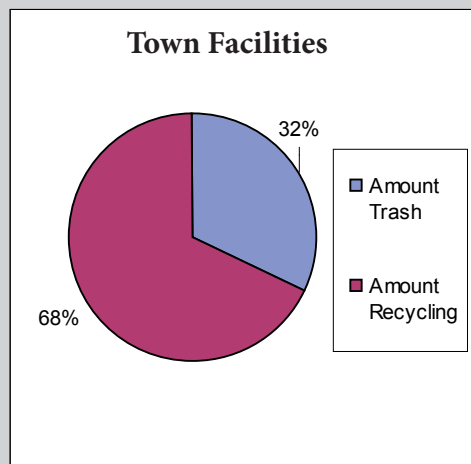

Waste Audits Reveal Less Trash & More Recycling

Audit reflects trash bins only, as all items going into the blue bins are considered recycled. This audit reflects how much "trash" is actually recyclable and can go into the blue bins, reducing the amount going into the landfill.

Current Services of Town Facilities:

Totals:

Amount going to Landfill pre audit:
9.22 yards = 100%

Audit Findings:

Amount actual trash: 2.96 yards
Amount actual recycling: 6.26 yards
Paper: 3.19 yards
Mixed (plastic, bottles etc): 2.26 yards
Reusable (i.e. suit case, bags): .65 yards