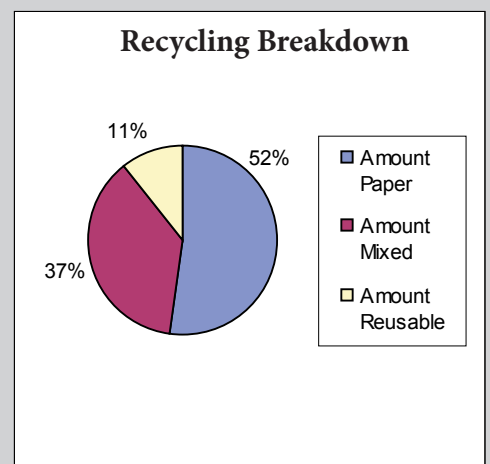

Waste Audits Reveal Less Trash & More Recycling

Audit reflects trash bins only, as all items going into the blue bins are considered recycled. This audit reflects how much "trash" is actually recyclable and can go into the blue bins, reducing the amount going into the landfill.

Current Services of Town Facilities:

Totals:

Amount going to Landfill pre audit:
9.22 yards = 100%

Audit Findings:

Amount actual trash: 2.96 yards
Amount actual recycling: 6.26 yards
Paper: 3.19 yards
Mixed (plastic, bottles etc): 2.26 yards
Reusable (i.e. suit case, bags): .65 yards